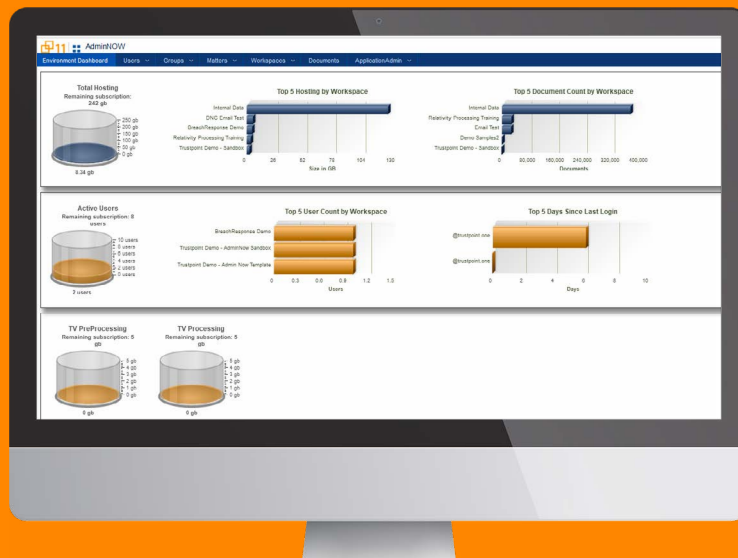

AdminNow

Full administrative control of Relativity,
only from Trustpoint.One

Dashboard Overview

AdminNow, part of the suite of Trustpoint proprietary tools, gives you a simple bird's-eye view for all your current Relativity matters. You can view user counts, data usage, and other essential metrics in a single, centralized dashboard.

Administrative Control

The AdminNow tool greatly simplifies and streamlines the Relativity administrative process. Easily create and manage users, groups, workspaces, & matters.

User Control

Easily manage volumes of users, permissions, and assign to relevant matters.

Data Management

Easily load and configure data, load third-party data sets into Relativity.

Workflow Documentation

A well-documented, illustrated playbook accompanies each instance of AdminNow.

Video Training Available